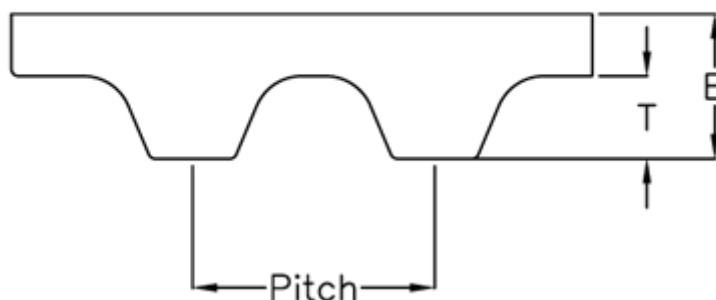

Article number: 602776230602

Description: Gates Timing Belt Synchropower PU 12 T10 600

Measures

Height B mm	= 4.5
Height T mm	= 2.5
Length	= 600
Number of teeth	= 60
Pitch	= 10
Type	= PU 12 T10 600
Width	= 12